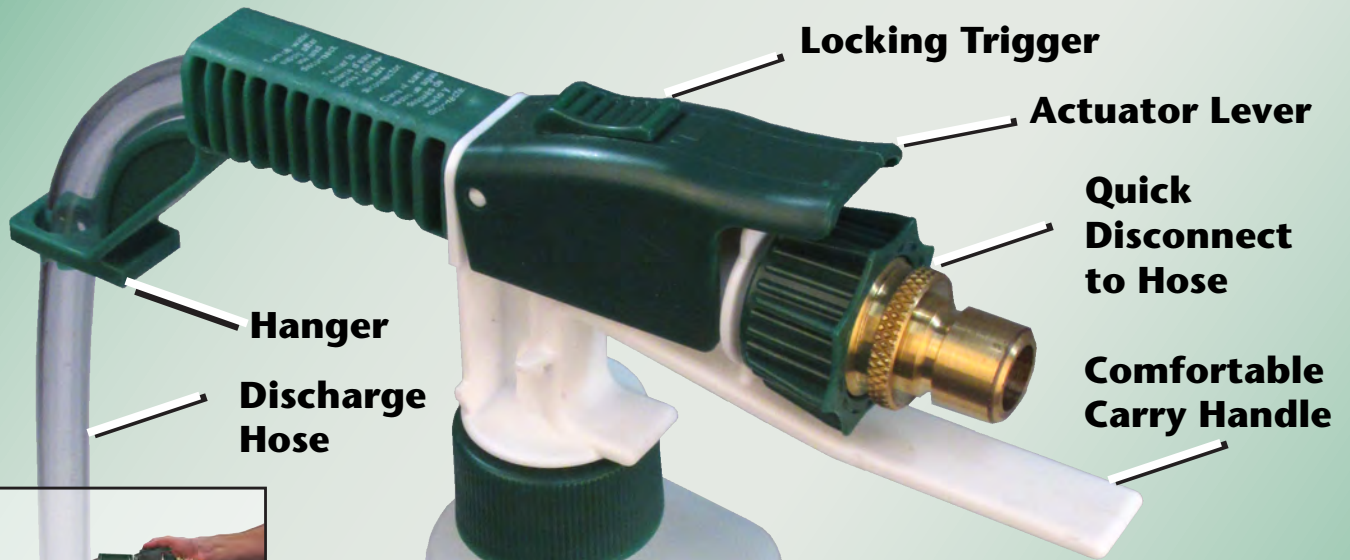

Easy-Fill Gun

Portable Dilution Control

Multi-Task System

Fill Buddy Jugs.

Easily fills spray bottles and buddy jugs at 2 gallons per minute.

The Easy-Fill Gun allows dispensing of Multi-Task concentrates into auto-scrubbers.

Fills mop buckets with the lockable trigger allowing for hands free dispensing into large containers.

The Easy-Fill Rack will store 4 bottles.

Quick Disconnect allows for storage of bottles.

Multi-Clean®