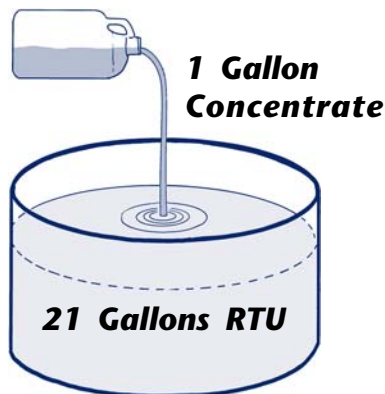

✓ **Pleasant and Safe to Use**

Glass and surface cleaner does not use harsh smelling ammonia, or flammable alcohols. Does not contain butyl*.

SPECIFICATIONS FOR #2 GLASS & SURFACE CLEANER

Appearance	Blue liquid
pH (undiluted)	10.7 - 11.3
Specific Gravity	1.004 - 1.008
Flashpoint	None
Dilutions	6 oz./gallon (1:20)
Foam	Low-moderate
Phosphates	None
Ammonia	None
Alcohol	None
*2-butoxy ethanol	None
Hard Water Tolerance	Excellent
Rinseability	Excellent
Storage Stability	1 year under normal conditions
Freeze - Thaw Stability	Passes three cycles