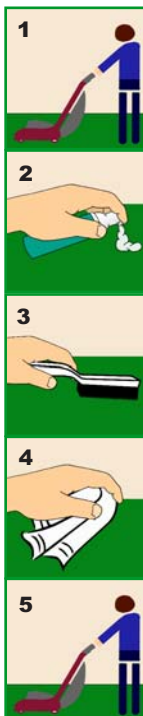

#### Equipment and Supplies / Equipo y Fuentes

Gloves  
Guantes

Safety Glasses  
Gafas de seguridad

Wet Floor Signs  
Precaución - Piso Mojado

Vacuum  
Vacío

#### Procedure / Procedimiento

1. Vacuum carpet thoroughly.
2. Apply enough foam to cover the spot. For dirt, oil or greasy type spots or the “unknown” stain, use #101 Carpet Spotter. For any beverage type stain, use #102 Beverage Stain Remover.
3. Gently agitate stain with a nylon brush. Always work from outside to inside. Do not brush aggressively across stain, as that can damage the carpet and make the stain bigger.
4. Blot up stain with the white microfiber towel.
5. What little residue that is left will dry to a fine powder very quickly and can be vacuumed up, leaving no residue on the carpet.